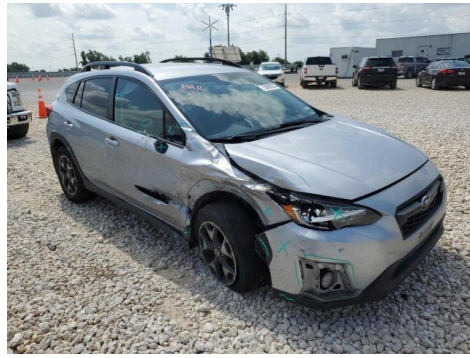

2018 SUBARU CROSSTREK PREMIUM

Odometer: 112,414 mi (ACTUAL)

Primary Damage: FRONT END

Secondary Damage: SIDE

Cylinders: 4

Color: SILVER

Engine Type: 2.0L 4

Transmission: AUTOMATIC

Drive: All wheel drive

Fuel: GAS

Keys: YES

Highlights: Run and Drive

For any further information do not hesitate to [contact us](#)